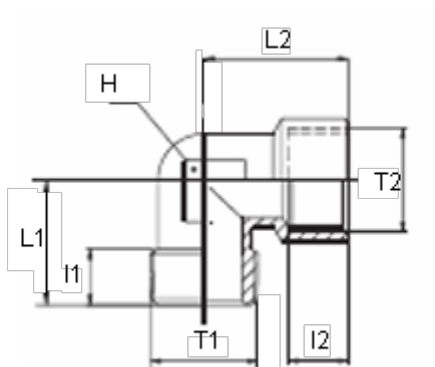

Data Sheet

Article number: 5891205TR12

Description: Elbow sleeve 1205TR
R1/2" - G1/2"

Measures

H = 21

L1 = 30.0

I1 = 15.0

L2 = 33.5

I2 = 15.0

T1 = 1/2"

T2 = 1/2"